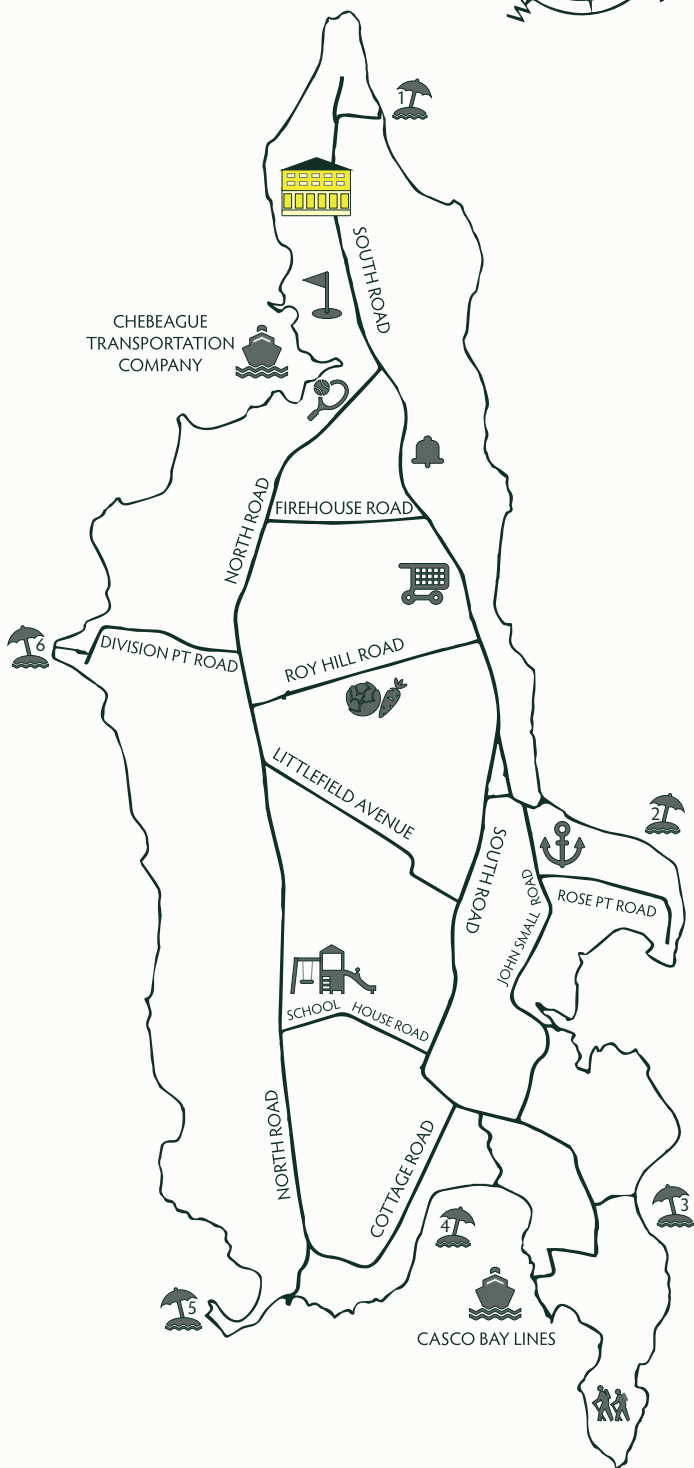

CHEBEAGUE ISLAND

LEGEND

	DEER PORT
	THE SLOWBELL CAFE
	CHEBEAGUE ISLAND INN
	CBL FERRY LANDING & CTC FERRY LANDING
	GREAT CHEBEAGUE GOLF CLUB
	GREAT CHEBEAGUE TENNIS CLUB
	THE NIBLIC
	THE RECREATIONAL CENTER
	BEACHES
	1. HAMILTON BEACH
	2. ROSES POINT
	3. SANDY POINT
	4. CHANDLER'S COVER
	5. THE HOOK
	6. DIVISION POINT
	DOUGHTY'S ISLAND MARKET
	SECOND WIND FARM